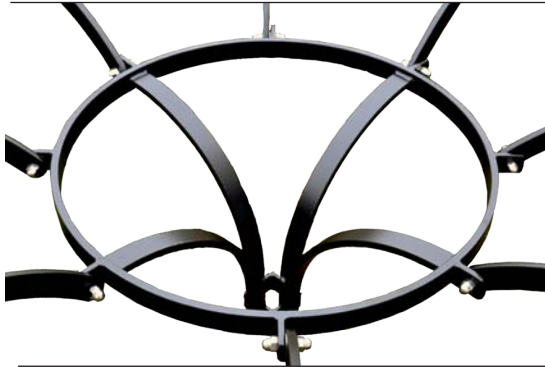

VINMET.COM

VINTAGE METALWORK, INC.

BIKE PARKING

MODULAR

SOLID STEEL

SCULPTURAL