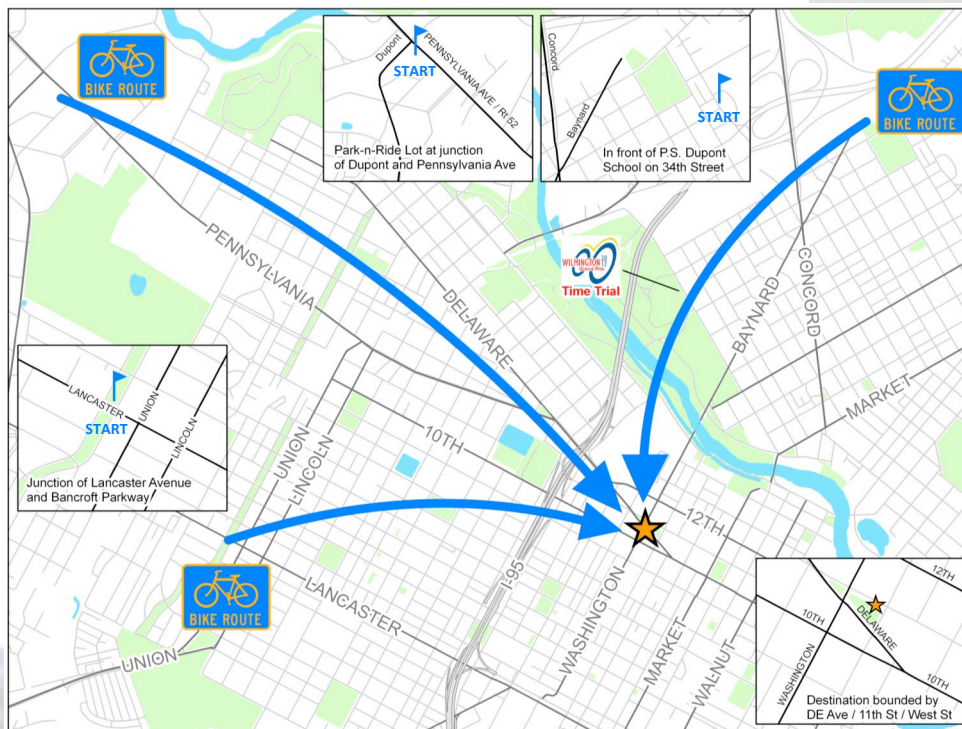

Wilmington ²⁰¹³ Bike to Work Day

Fitness, Fun, Food
and Prizes

Friday, May 17th

Event timeline:

- 7:30 a.m. Start time for optional guided group rides (three routes - see map below)*
- 8-9:30 a.m. Reception at H.B. DuPont Plaza - Located between Delaware Avenue, 11th Street @ West Street*
- 5 p.m. Evening reception at the Monkey Hill Time Trials (see map)

*In the event of rain, the reception and guided rides will be canceled.

Remember to bicycle safely 🚲
 Obey all stop signs, traffic lights and lane markings 🚲
 Ride in the direction of traffic 🚲
 Wear a helmet 🚲
 Be visible and predictable at all times 🚲
 Wear bright clothing and signal turns

*New Bike Boutique Location!!
1606 Delaware Avenue
(In Theater Square)*

THE BIKE BOUTIQUE